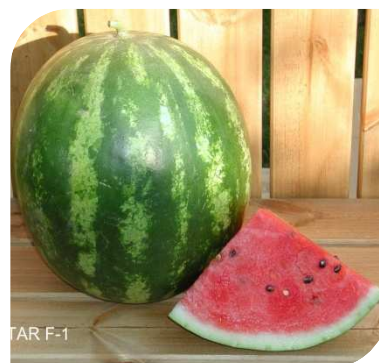

Crimstar F1

Watermelon

Crimstar F1***Citrullus lanatus***

Segment	Crimson Sweet
Vigour	Medium
Cycle	Earlu
Rind	Alternate green & dark green stripes
Weight	6 to 9 kg
Shape	Round
Resistances (HR/IR)	

Closest Sakata variety	
Advantages	<ul style="list-style-type: none"> • Short maturity cycle, highly suitable for early transplants • Hardy plant easy to manage • Attractive fruit with glossy rind and round shape • Excellent flesh quality, bright red with high sugar level
Advices	<p>For indoor and outdoor</p> <p>Production period : Early spring and summer</p> <p>Very good grafting ability</p>